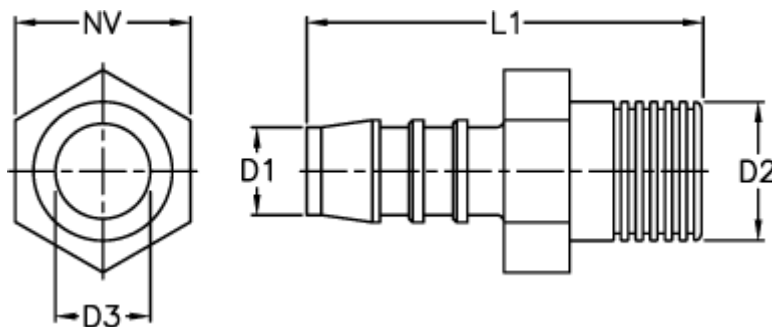

Article number: 027108918004

Description: Norma hose coupling GES 4 / 1/4 NPT

Measures

D1 = 4

D2 = 1/4 NPT

D3 = 2.5

L1 = 35.0

NV = 14